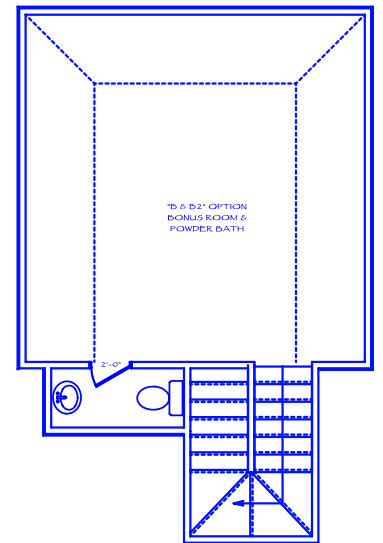

J HOUSTON HOMES

" MCKENNA "

APROX. SQ. FT.

1110 A/C

W/ MEDIA

2050 A/C

ELEVATIONS

" MCKENNA "

C

B

A