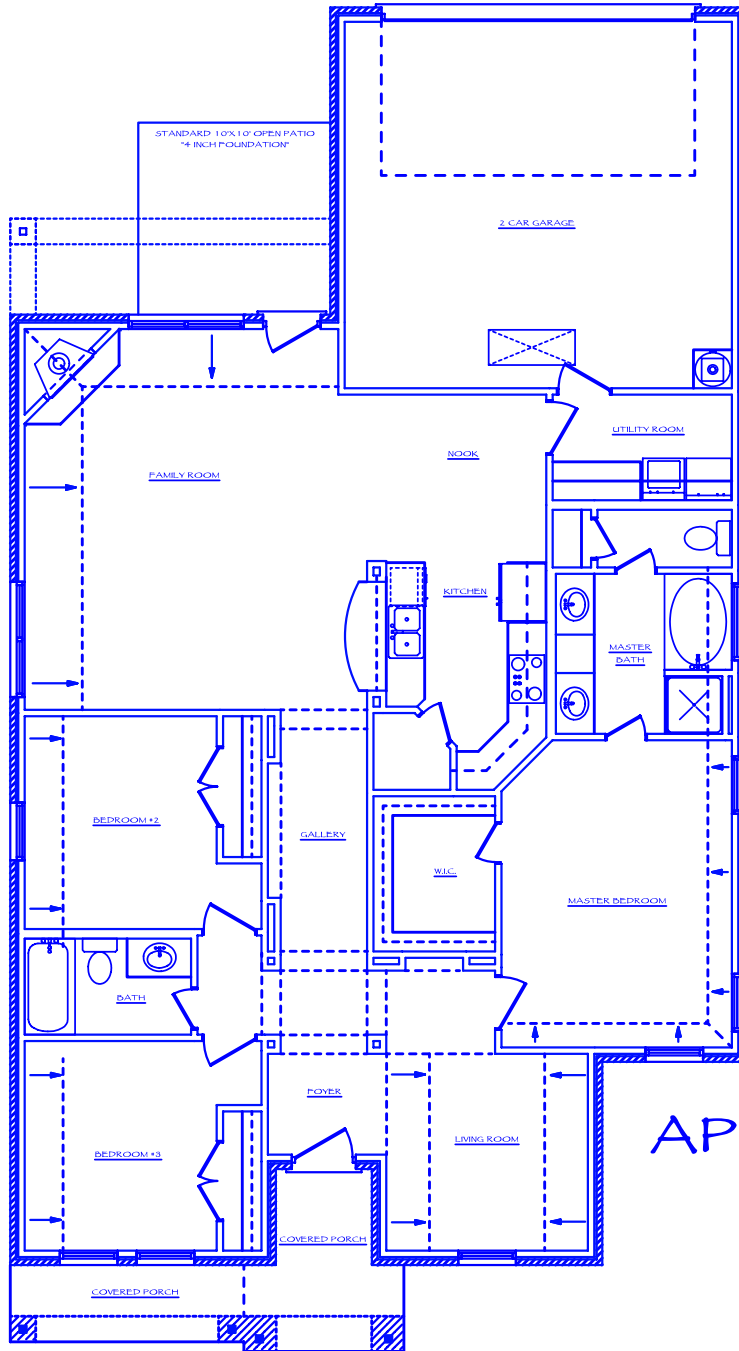

J HOUSTON HOMES

" MCKENNA "

APROX. SQ. FT.

1110 A/C

W/ MEDIA

2050 A/C

ELEVATIONS

" MCKENNA "

C

B

A